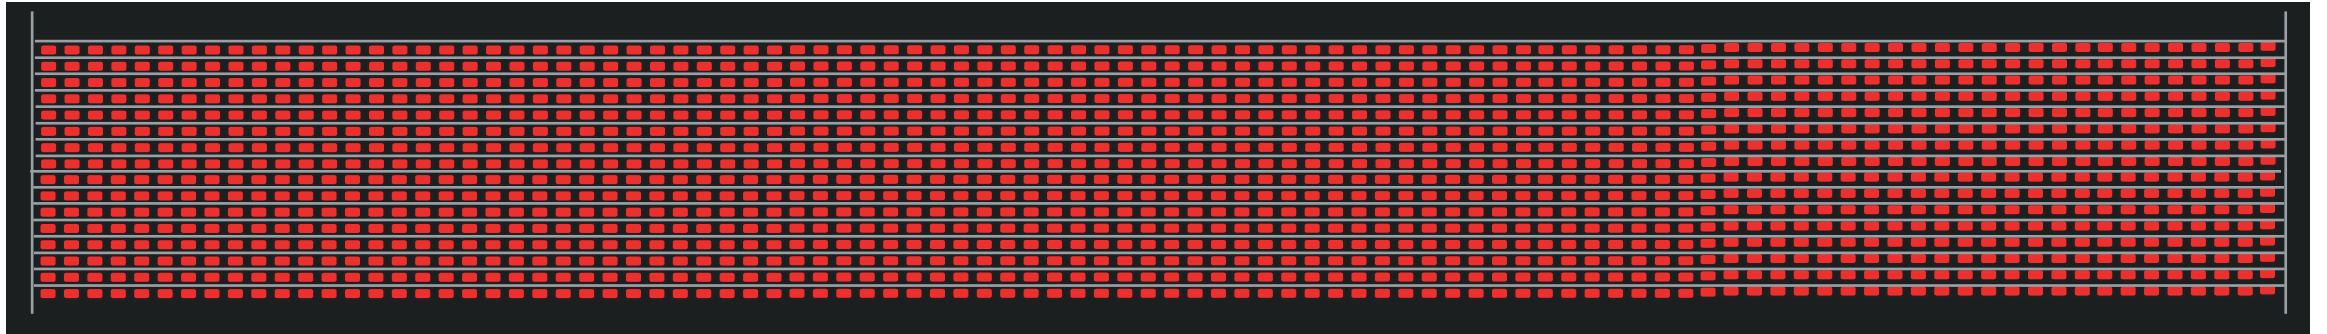

126.5 Inches; 321.3 Centimeters

Front

6.5 Inches; 16.5 Centimeters

24.5 Inches; 62.5 Centimeters

Side

NOTE: Side is drawn 50% larger scale than the front and back drawings

8 Inches; 20.3 Centimeters

126.5 Inches; 321.3 Centimeters

Back

24.5 Inches; 62.5 Centimeters